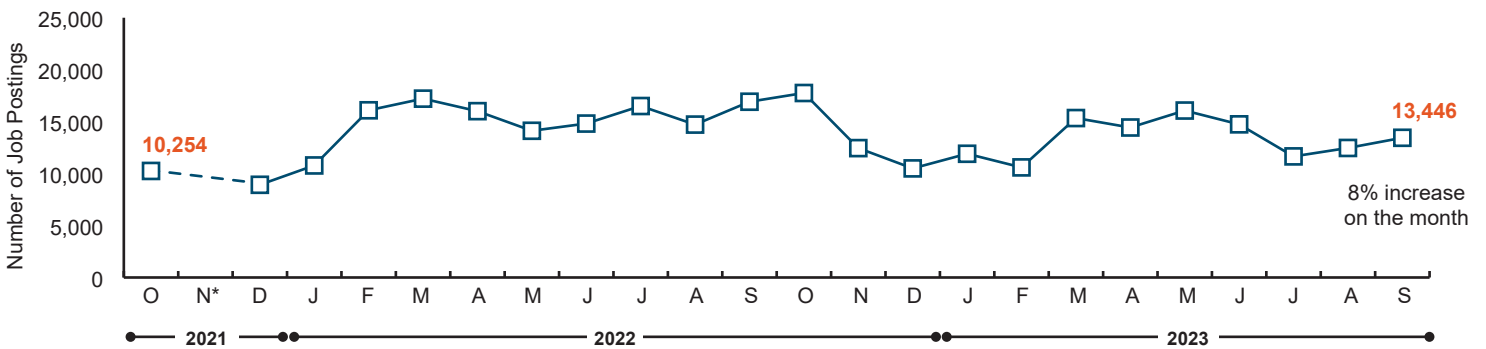

Source: Lightcast: Labour Insight. 2023

Lightcast delivers job market analytics that empower employers, workers, and educators to make data-driven decisions. The company's artificial intelligence technology analyses hundreds of millions of job postings and real-life career transitions to provide insight into labour market patterns. This real-time strategic intelligence offers crucial insights, such as which jobs are most in demand, the specific skills employers need, and the career directions that offer the highest potential for workers.

### Monthly Online Job Postings

\*Please note, due to high volatility in the underlying data the value for November 2021 has been withheld.