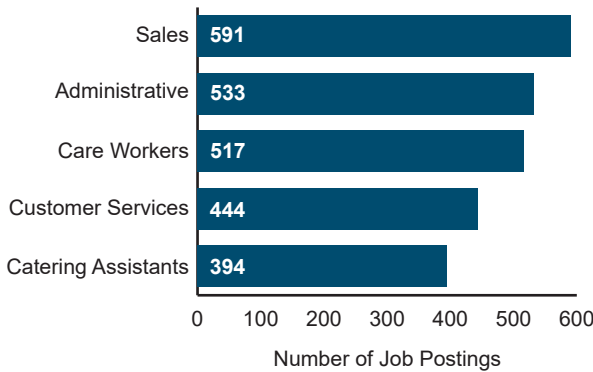

Source: Lightcast: Labour Insight. 2023

Lightcast delivers job market analytics that empower employers, workers, and educators to make data-driven decisions. The company's artificial intelligence technology analyses hundreds of millions of job postings and real-life career transitions to provide insight into labour market patterns. This real-time strategic intelligence offers crucial insights, such as which jobs are most in demand, the specific skills employers need, and the career directions that offer the highest potential for workers.

### Top 5 Posted Occupations